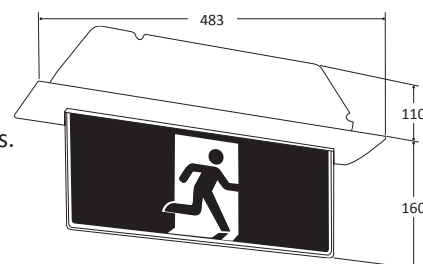

ULTRABLADE® EXIT

SEGMENT - LAMP TYPE	PART NUMBER & TESTING OPTIONS				
	Single-point	Clevertest™	DATA	DALI EM	Zoneworks®
LP - LED	CUBLED	CUBLED-CT	CUBLED-DATA	CUBLED-DALI	CUBLED-ZW
L10 - LED	LUBLED	LUBLED-CT	LUBLED-DATA	LUBLED-DALI	LUBLED-ZW

LP PREMIUM LED

Recessed exit, 100,000 hour LED, environmentally responsible, low maintenance, long life Lithium Iron Phosphate battery, 2 year back to base warranty, compact low profile gear tray needs only 110mm of ceiling space to install, supplied complete with integral flex and plug for quick installation.

L10 OPTIMUM LED

Recessed exit, 100,000 hour LED, state of the art environmentally responsible Lithium Iron Phosphate battery with no heavy metals or carcinogens, 4 year back to base warranty, twice the service life of the Nickel Cadmium battery, compact low profile gear tray needs only 110mm of ceiling space to install, supplied complete with integral flex and plug for quick installation.

TESTING OPTIONS

clevertest	Exit and Emergency luminaires automatically test every six months.
DALI EM	Smooth integration and networking with DALI Lighting Control Systems.
ZONENETWORKS	A real-time, automatic monitoring and testing facility for emergency luminaires.

Dimensions (mm)
Ceiling cutout 430 x 70 (mm)

SPECIFICATIONS

	Warranty	Power Consumption	C0	C90
CUBLED	2 YEARS	3.5W	D5	E3.2
LUBLED	4 YEARS	3.8W	D5	E3.2

SPACING TABLE & MOUNTING HEIGHTS

Classification	2.1m	2.4m	2.7m	3m	3.3m	3.6m	4m	4.5m	5m	6m	7m
D5	7.8	8.0	8.1	8.2	8.2	8.2	8.0	7.7	7.3	5.7	1.6
E3.2	6.0	6.2	6.4	6.6	6.6	6.6	6.6	5.8	5.8	-	-

Based on minimum light level of 0.2 lux

Maximum allowed mounting height is 2.7m but for exceptions see AS/NZS2293.1 2005

SPARE PARTS

	Battery	Lamp	Clevertest™ Node	Zoneworks® Node
CUBLED	1550050	8002175	8001730	8001450
LUBLED	1530050	8002175	8001730	8001450

THEATRE VERSION AVAILABLE

- Available in Premium range
- Suitable for theatre environments only
- Spacing classifications for the Ultrablade® do not apply

PART NUMBERS CUBLED-TH-(DS-R)

R	PICTOGRAPH	EL	EXIT LEFT ARROW
RL	PICTOGRAPH LEFT ARROW	ER	EXIT RIGHT ARROW
RR	PICTOGRAPH RIGHT ARROW	DS	DOUBLE SIDED
E	EXIT		

Version: June 2014-3

Please check our website for your closest Clevertronics office and local representative. Due to changes in industry standards and Clevertronics policy of product improvement, specification details are subject to change without notice.

www.clevertronics.com.au

Clevertronics®
Emergency lighting innovation